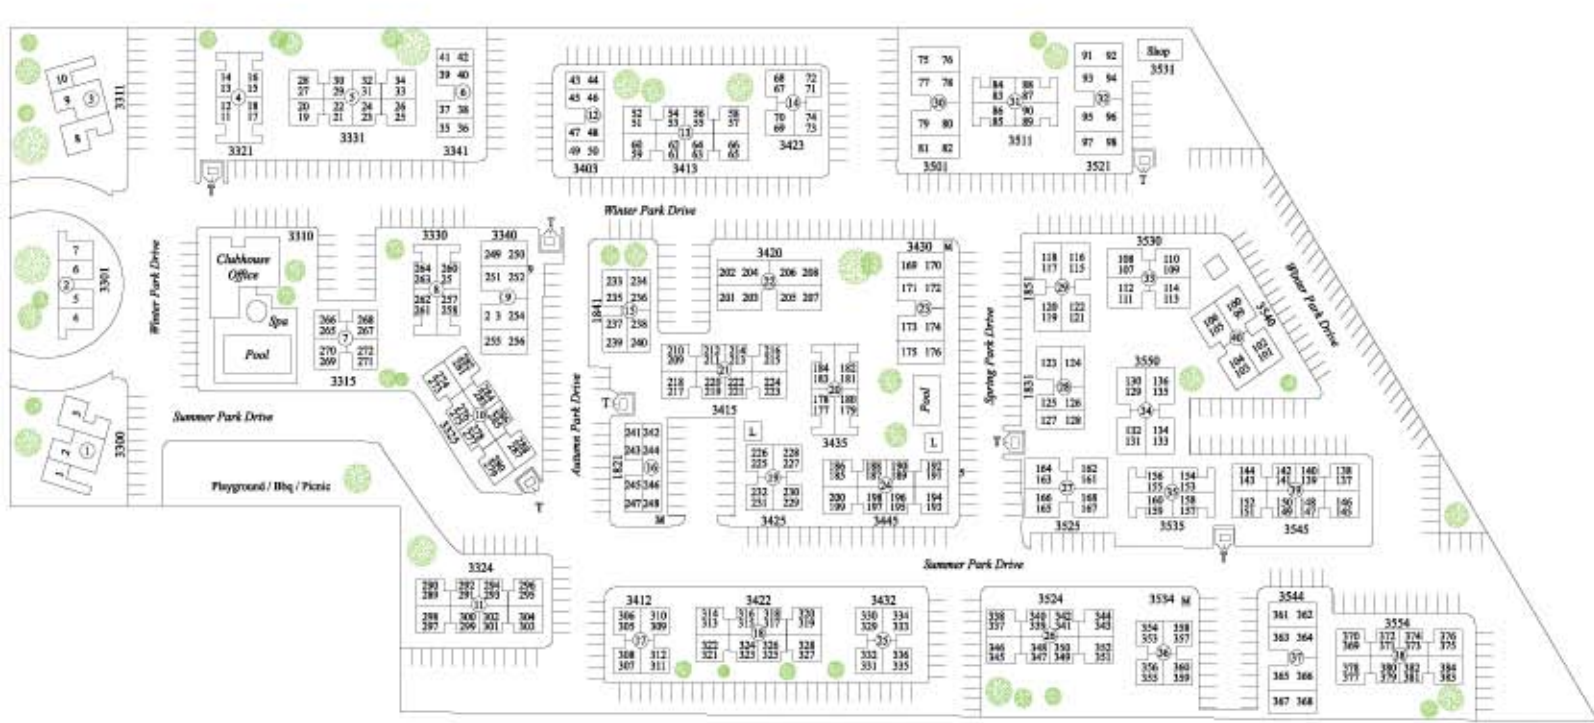

3310 Apartment Homes

SITE MAP

3310 WINTER PARK DRIVE, SACRAMENTO, CA 95834 / 916.927.6600 / 3310APTS@PROMETHEUSREG.COM
WWW.3310APTS.COM

We reserve the right to modify plans. This floorplan is an artist's conception and is not to scale.