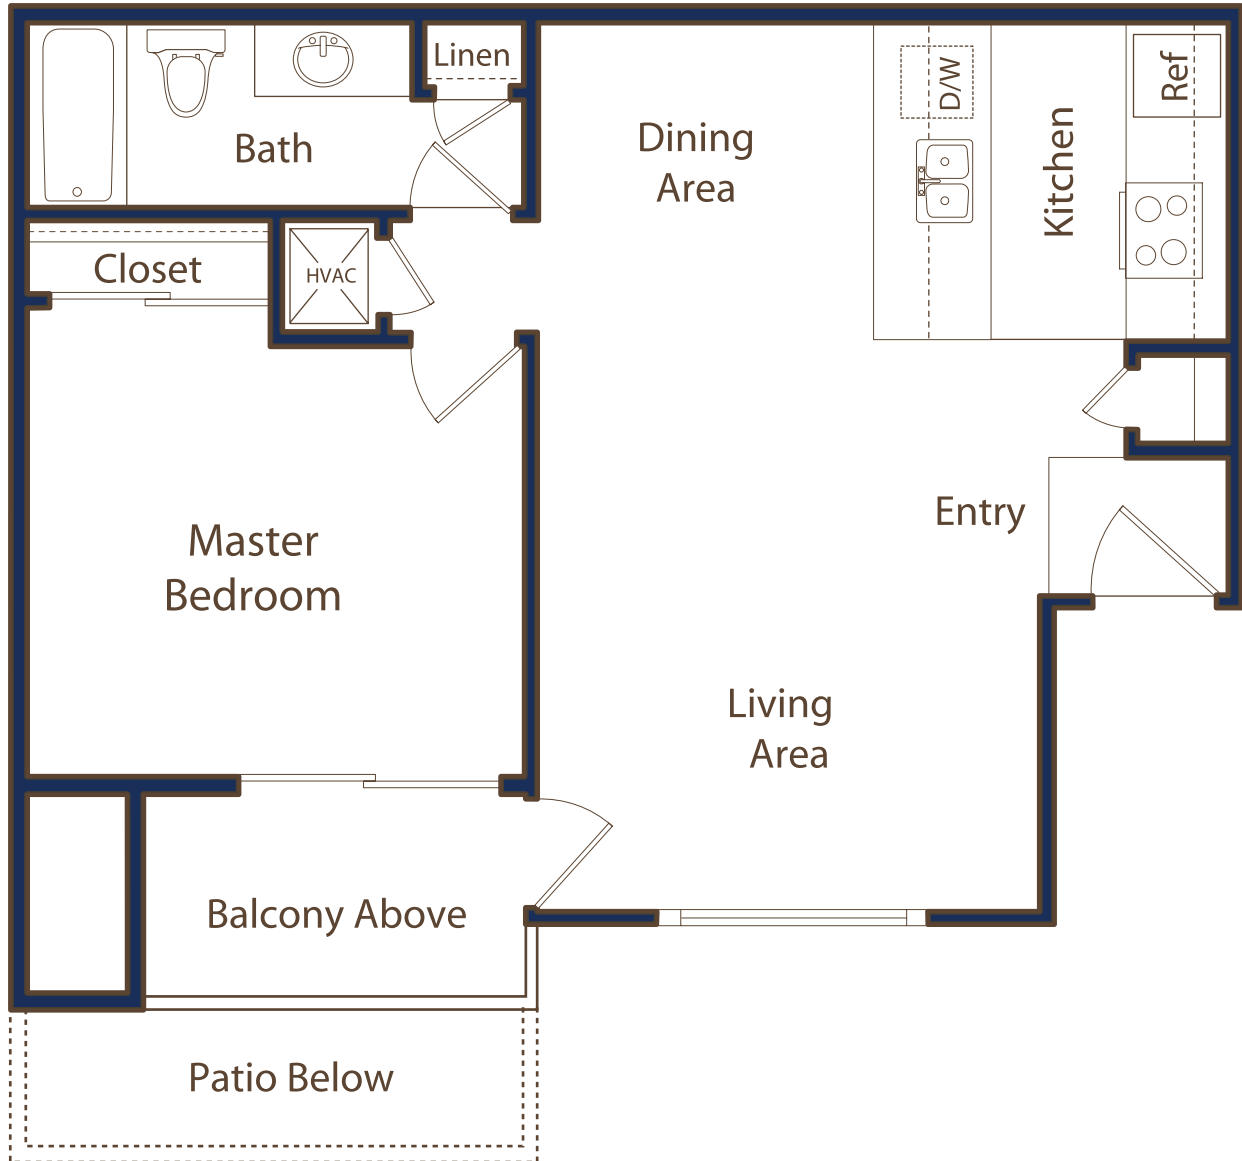

## THE AZALEA

1 Bedroom | 1 Bath

Approx. 636 sq. ft.

# 3310 APARTMENT

H O M E S