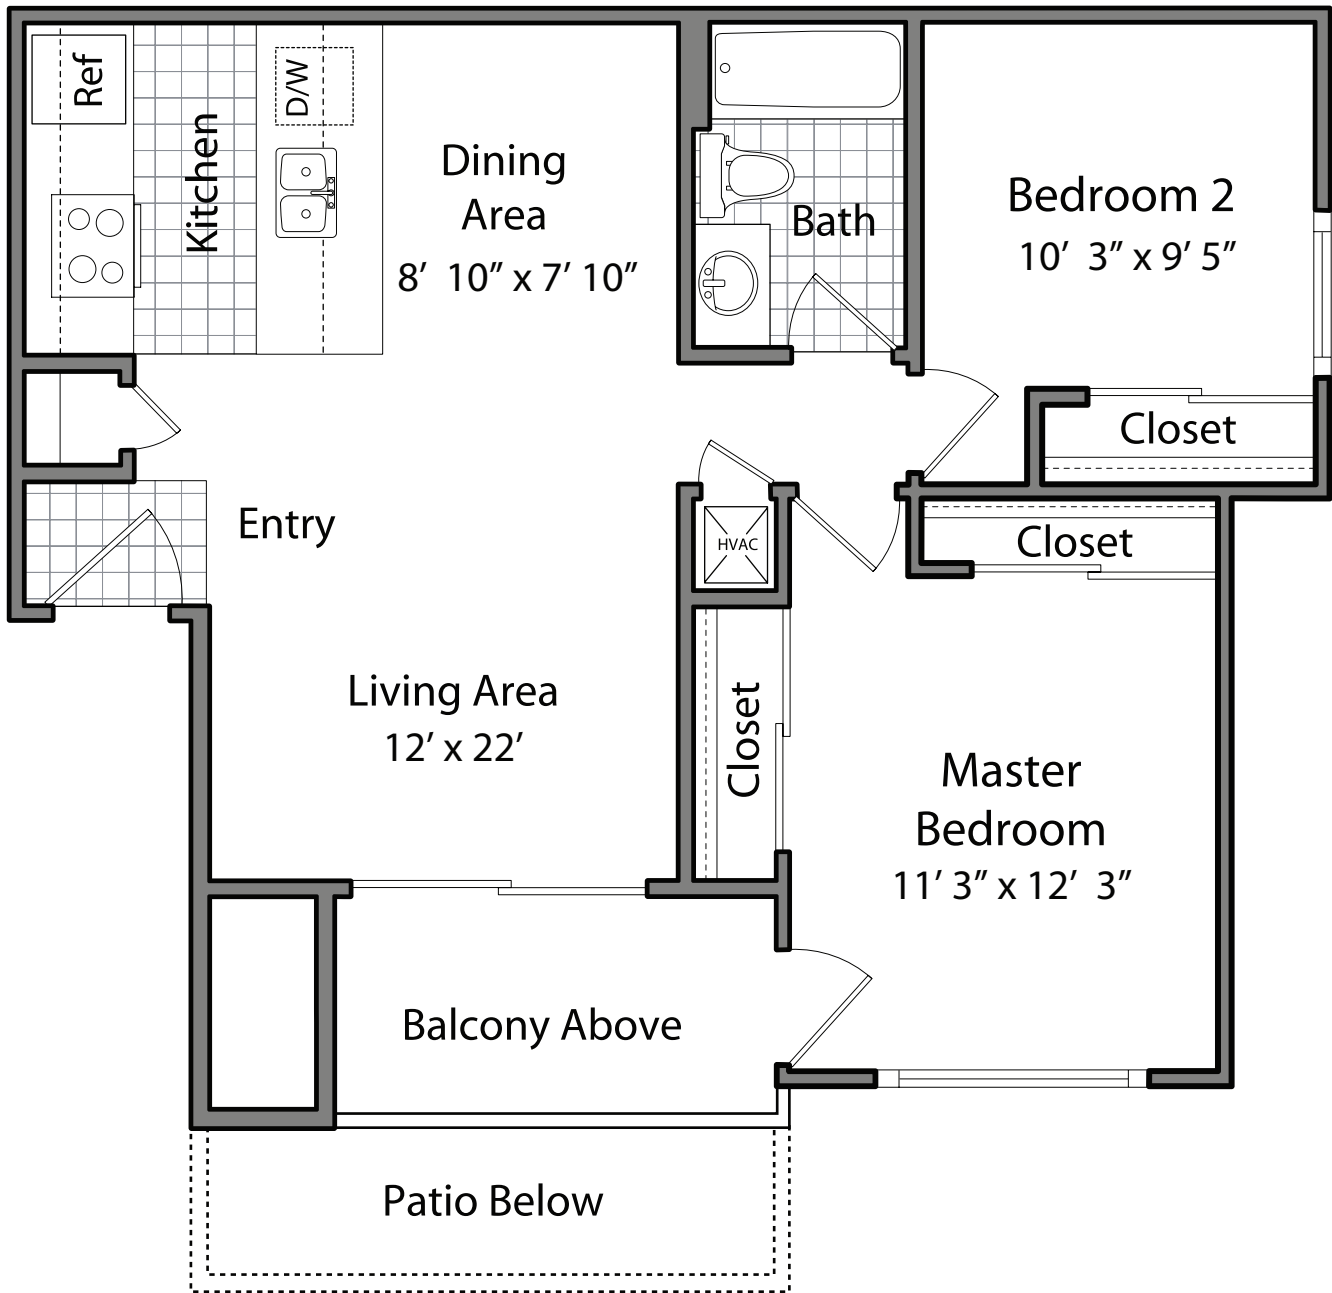

3310 Apartment Homes

ORCHID | APPROX. 794 SQ FT

3310 WINTER PARK DRIVE, SACRAMENTO, CA 95834 / 916.927.6600 / 3310APTS@PROMETHEUSREG.COM
WWW.3310APTS.COM

We reserve the right to modify plans, features and specifications without notice of obligation. Measurements and square footage are approximate and should not be relied upon. Each floorplan is an artist's conception and is not to scale.