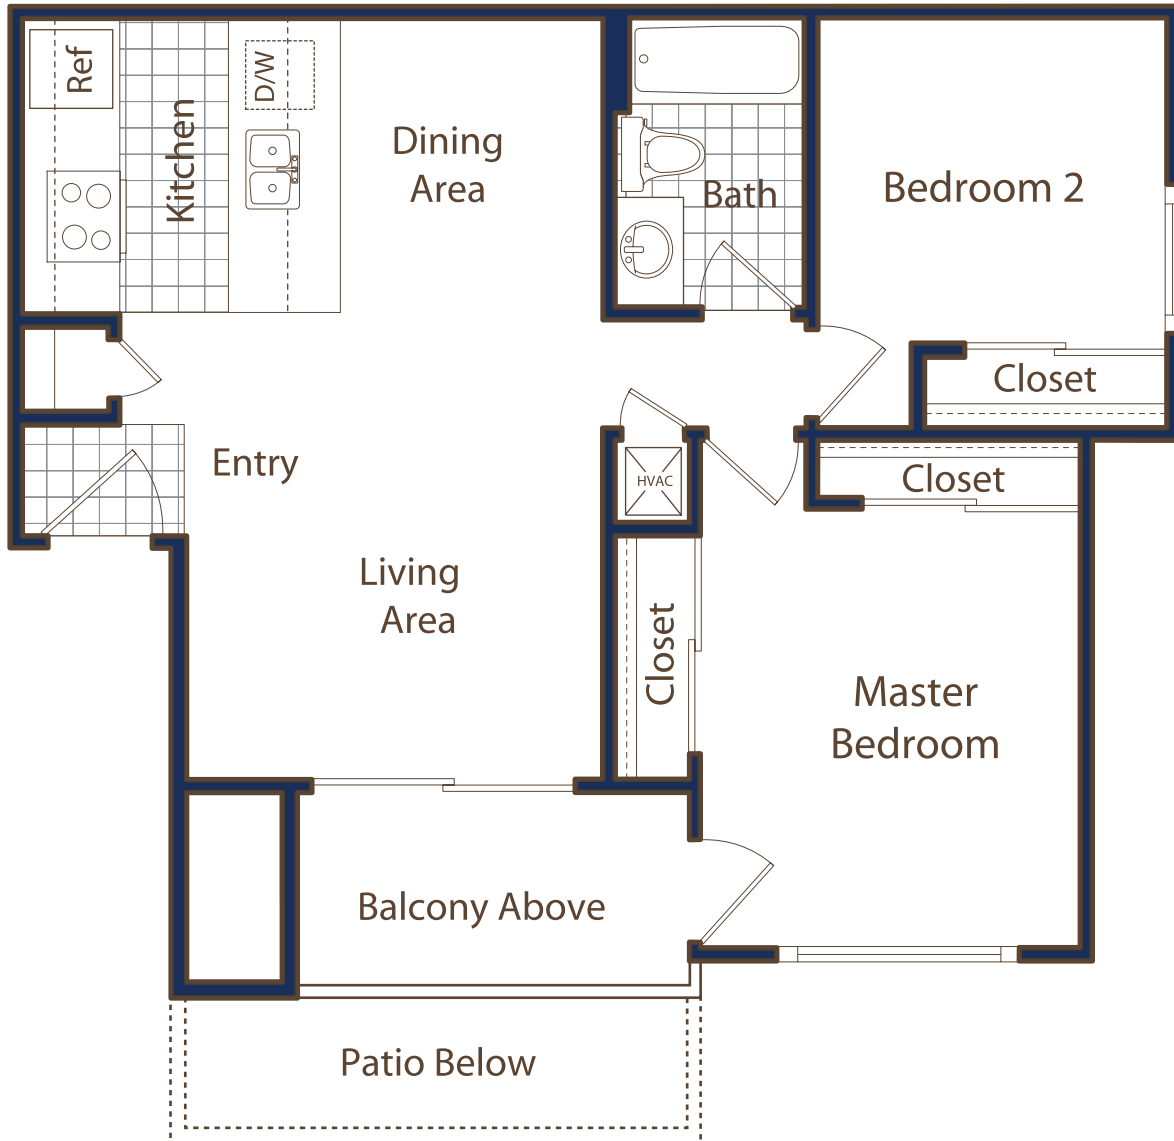

**THE ORCHID**  
2 Bedroom | 1 Bath  
Approx. 794 sq. ft.

**3310 APARTMENT**  
H O M E S

We reserve the right to modify plans, features and specifications without notice or obligation. Measurements and square footage are approximate and should not be relied upon. Each floorplan is an artist's conception and is not to scale.