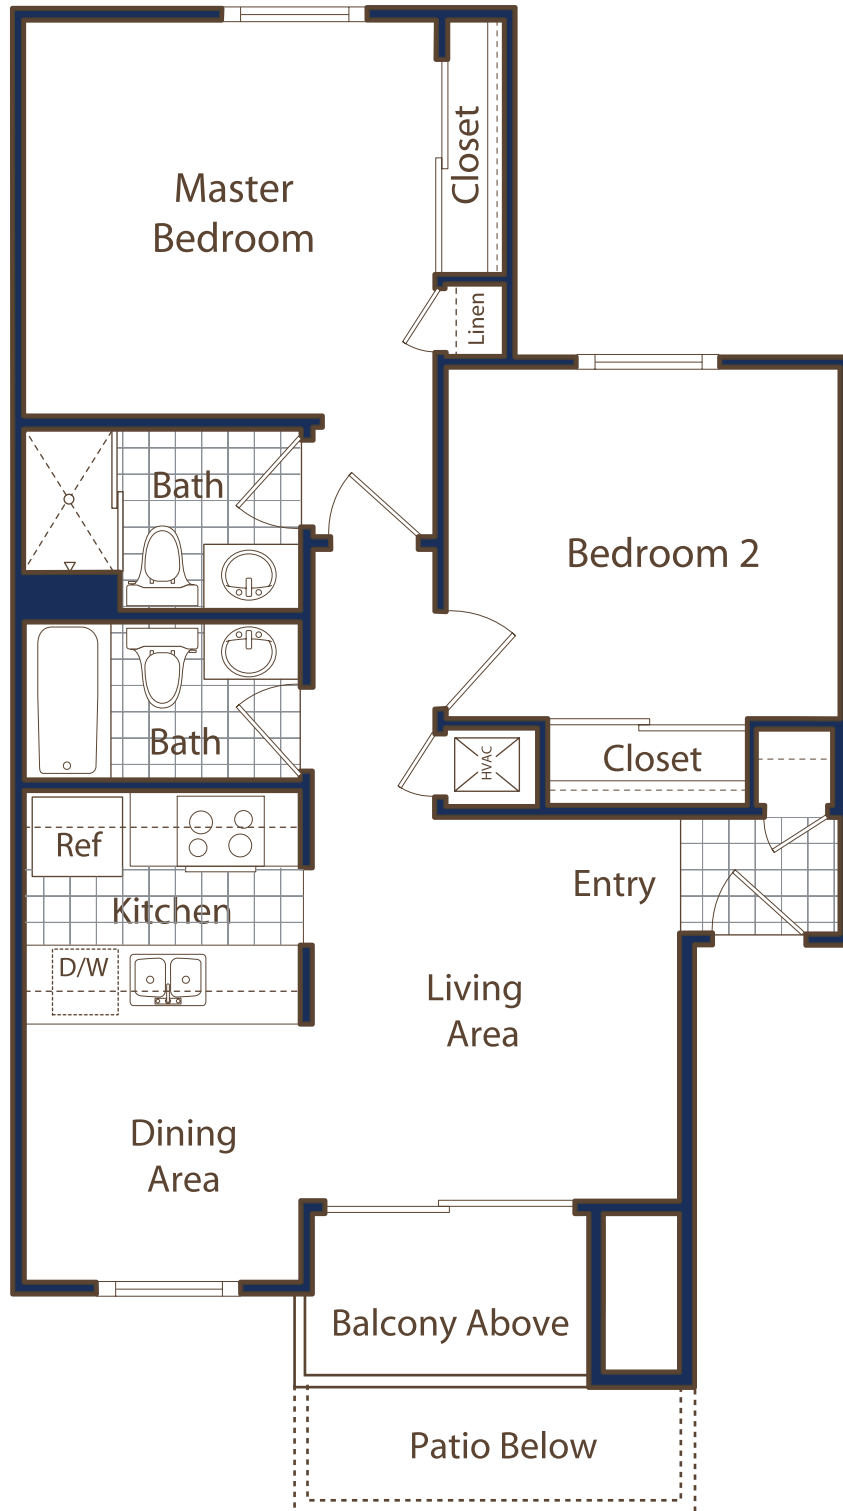

THE DOUGLAS FIR

2 Bedroom | 2 Bath

Approx. 936 sq. ft.

3310 APARTMENT

H O M E S