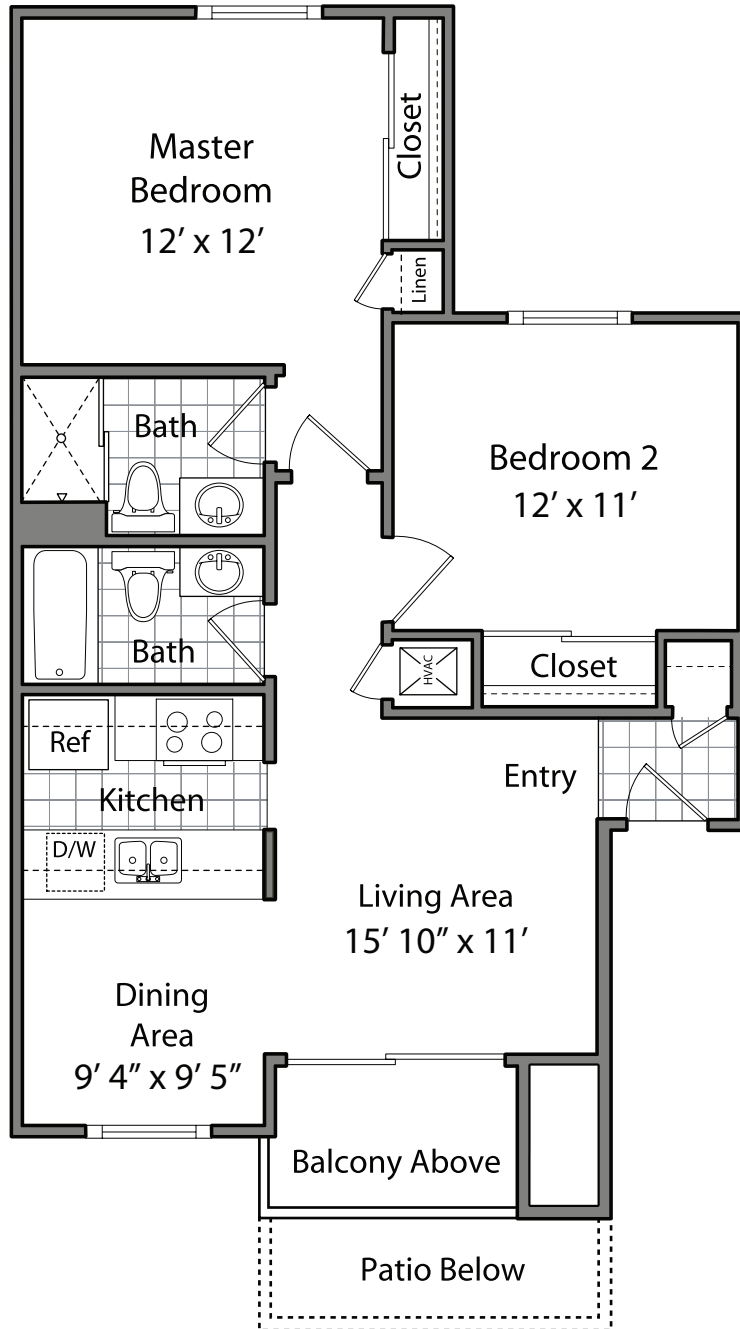

3310 Apartment Homes

DOUGLAS FIR | APPROX. 936 SQ FT

3310 WINTER PARK DRIVE, SACRAMENTO, CA 95834 / 916.927.6600 / 3310APTS@PROMETHEUSREG.COM
WWW.3310APTS.COM

We reserve the right to modify plans, features and specifications without notice of obligation. Measurements and square footage are approximate and should not be relied upon. Each floorplan is an artist's conception and is not to scale.