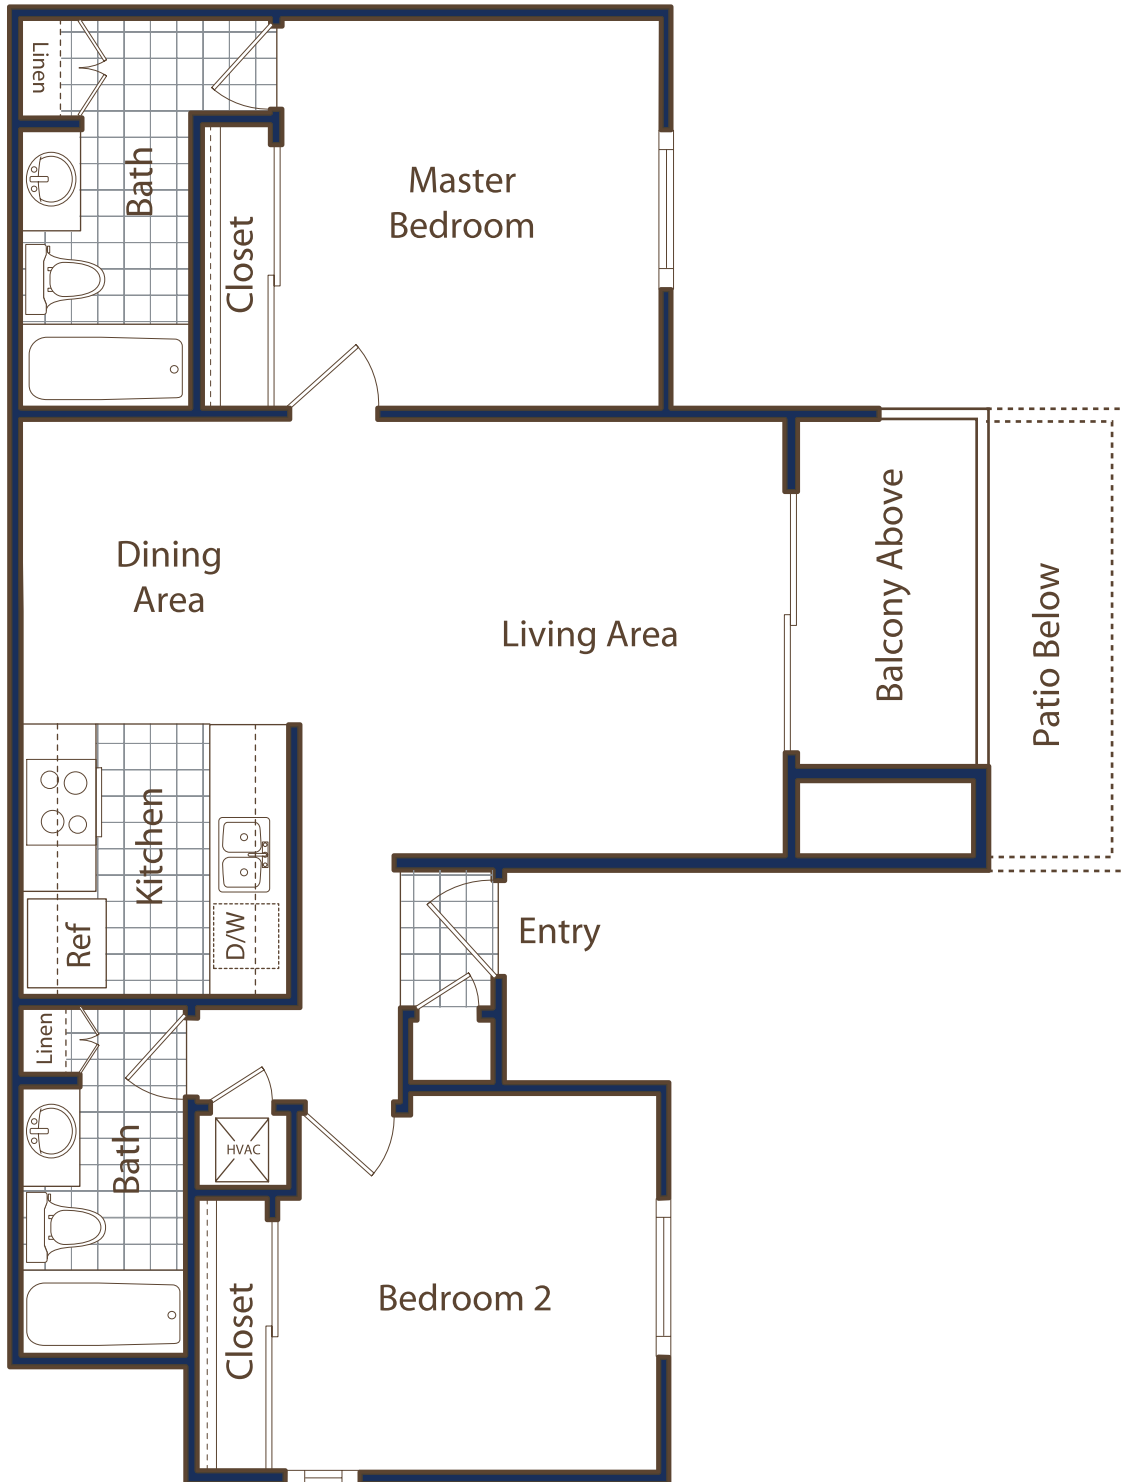

THE BROMELIAD

2 Bedroom | 2 Bath

Approx. 950 sq. ft.

3310 APARTMENT

H O M E S