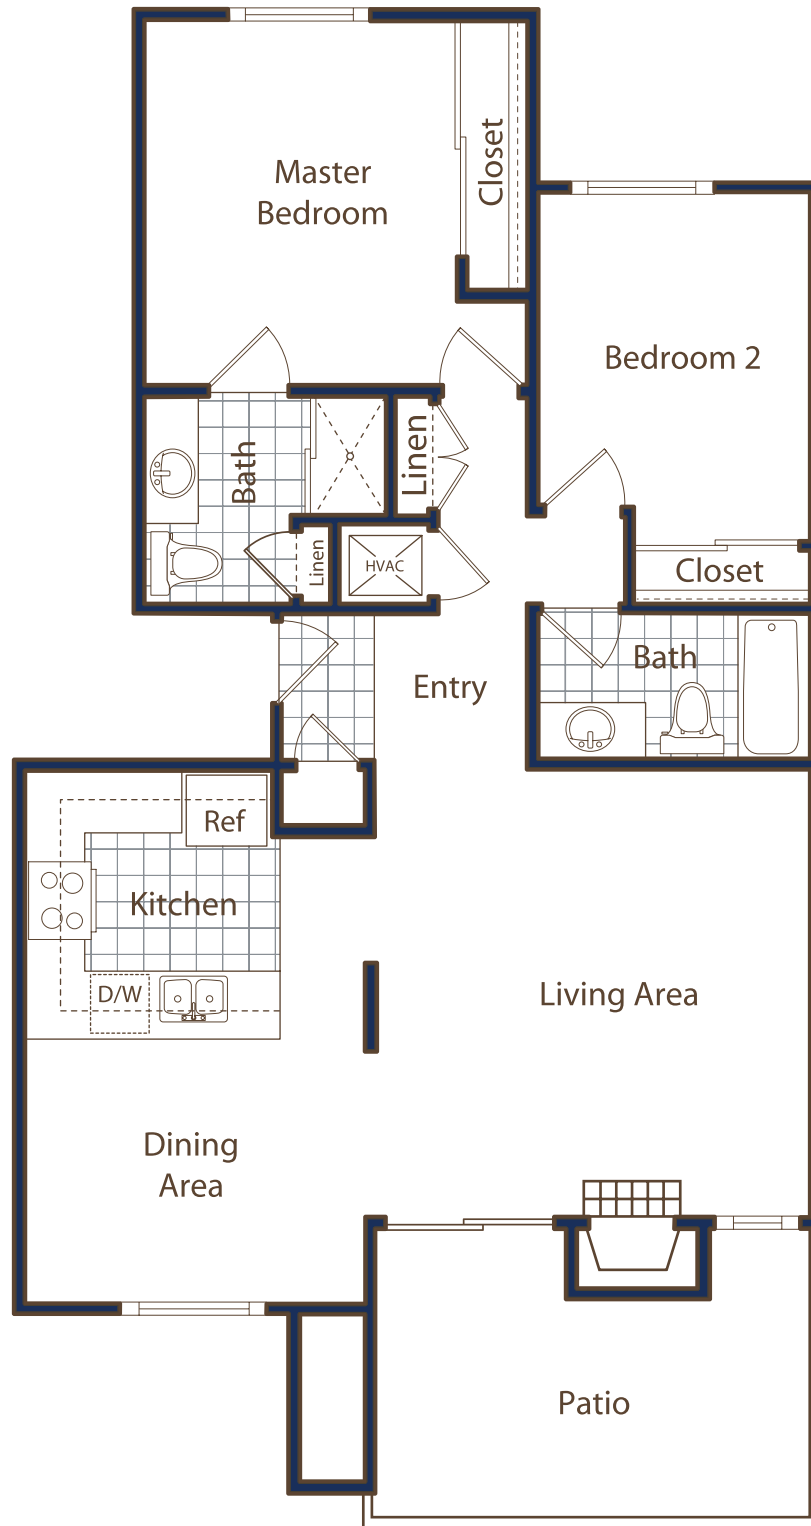

THE FERN

2 Bedroom | 2 Bath

Approx. 1,050 sq. ft.

3310 APARTMENT

H O M E S