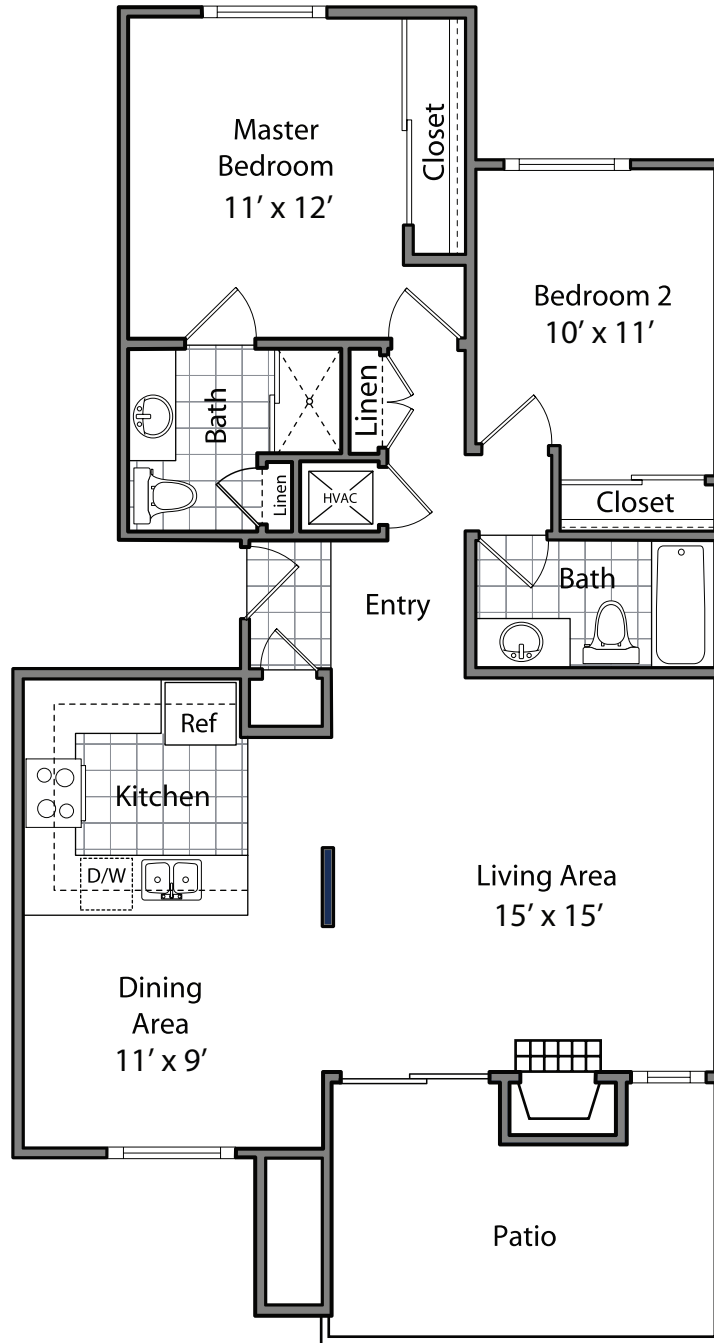

# 3310 Apartment Homes

FERN | APPROX. 1,050 SQ FT

3310 WINTER PARK DRIVE, SACRAMENTO, CA 95834 / 916.927.6600 / 3310APTS@PROMETHEUSREG.COM  
WWW.3310APTS.COM

We reserve the right to modify plans, features and specifications without notice of obligation. Measurements and square footage are approximate and should not be relied upon. Each floorplan is an artist's conception and is not to scale.